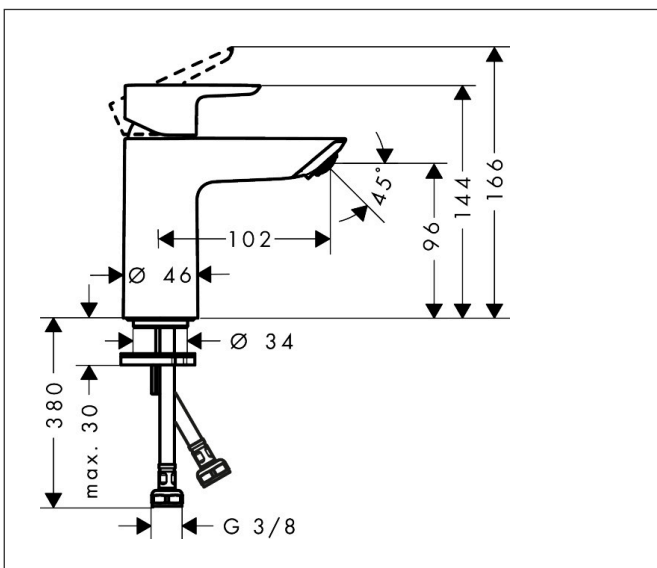

Drawing

Technology

Spray Types