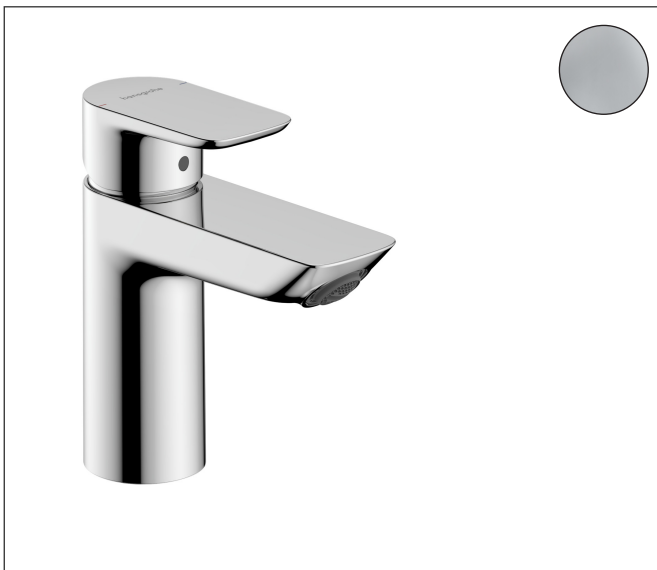

Brand hansgrohe  
 Art. Name **Neovis Q** Single lever basin mixer 100 without waste set  
 Art. Nr. 71349000  
 Surface Chrome

## Product picture

## Features

- consists of: single lever basin mixer
- ComfortZone: 100
- projection: 102 mm
- spout height: 96 mm
- handle variant: lever handle
- spray type: NormalSpray
- maximum flow rate at 3 bar: 5 l/min
- ceramic cartridge
- temperature limitation adjustable
- connection type: G  $\frac{3}{8}$  hose connections
- connection dimension: DN15
- aerator can be easily removed with the help of a coin and without tools