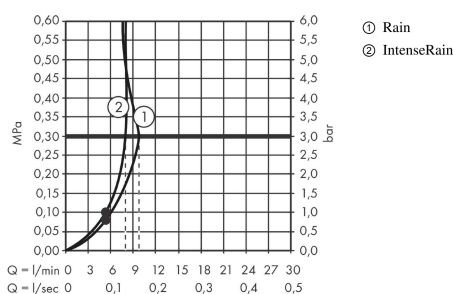

Vernis Blend
Hand shower 100 Vario EcoSmart
 Finish: **Chrome** Article Number: **26340000**

Description

product features

- shower head size: 100 mm
- spray type: Rain, IntenseRain
- spray type adjustment by turning spray disc
- spray disc surface: easy cleanable plastic spray disc
- maximum flow rate at 3 bar: 9,7 l/min
- minimum flow pressure: 1 bar
- with internal water conduction
- rinseable screen seal
- connection thread G 1/2
- suitable for continuous flow water heaters
- EPD Hand Showers

Technology

Certificates / Sustainability

Product image

Scale drawing

Flowchart

The consumption was measured in combination with the appropriate fittings (thermostat/mixer/ in-wall valve) to reflect actual application in practice.