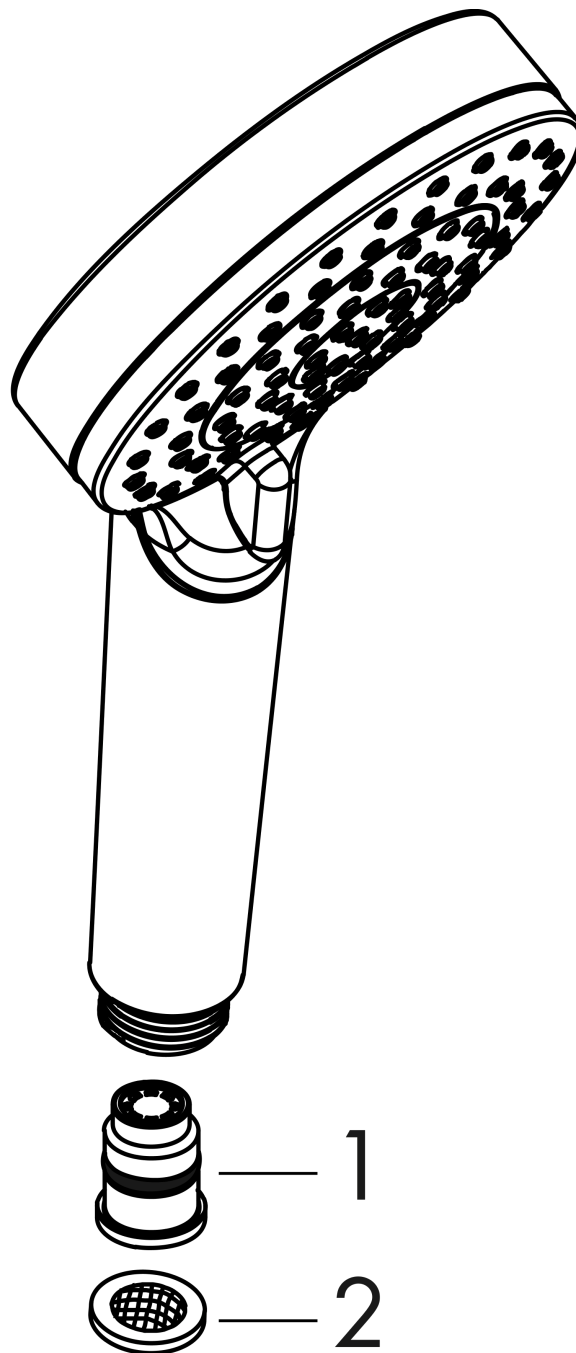

Vernis Blend
Hand shower 100 Vario EcoSmart
 Finish: **Chrome** Article Number: **26340000**

Description

product features

- shower head size: 100 mm
- spray type: Rain, IntenseRain
- spray type adjustment by turning spray disc
- spray disc surface: easy cleanable plastic spray disc
- maximum flow rate at 3 bar: 9,7 l/min
- minimum flow pressure: 1 bar
- with internal water conduction
- rinseable screen seal
- connection thread G 1/2
- suitable for continuous flow water heaters
- EPD Hand Showers

Technology

Certificates / Sustainability

Product image

Scale drawing

Flowchart

The consumption was measured in combination with the appropriate fittings (thermostat/mixer/ in-wall valve) to reflect actual application in practice.

Vernis Blend
 Hand shower 100 Vario EcoSmart
 Finish: **Chrome** Article Number: **26340000**

Exploded Drawing

Year of production: >02/21

Vernis Blend
Hand shower 100 Vario EcoSmart
 Finish: **Chrome** Article Number: **26340000**