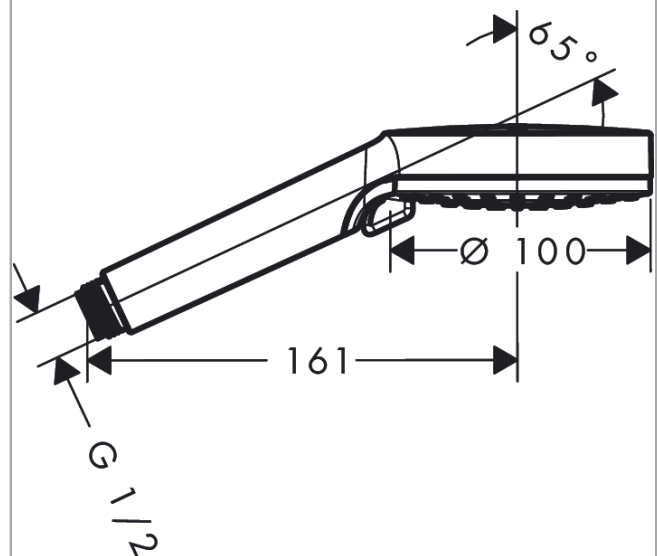

Vernis Blend
Hand shower 100 Vario EcoSmart
 Finish: **Chrome** Article Number: **26340000**

Description

product features

- shower head size: 100 mm
- spray type: Rain, IntenseRain
- spray type adjustment by turning spray disc
- spray disc surface: easy cleanable plastic spray disc
- maximum flow rate at 3 bar: 9,7 l/min
- minimum flow pressure: 1 bar
- with internal water conduction
- rinseable screen seal
- connection thread G 1/2
- suitable for continuous flow water heaters
- EPD Hand Showers

Technology

Certificates / Sustainability

Product image

Scale drawing

Flowchart

The consumption was measured in combination with the appropriate fittings (thermostat/mixer/ in-wall valve) to reflect actual application in practice.