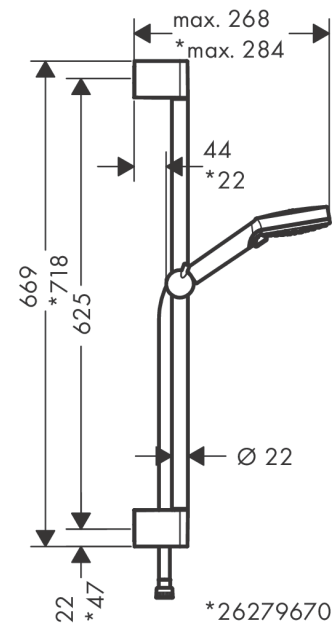

Vernis Blend

Shower set 100 Vario EcoSmart with shower bar Crometta 65 cm

Finish: **Chrome** Article Number: **26279000**

Description

product features

- consists of: hand shower, shower bar, shower hose, slider
- shower head size: 100 mm
- spray type: Rain, IntenseRain
- spray type adjustment by turning spray disc
- maximum flow rate at 3 bar: 9,7 l/min
- minimum flow pressure: 1 bar
- operating pressure: min. 1 bar/max. 6 bar
- wall mounting: screw fastening
- wall supports made of plastic
- profile pipe: round
- pipe length: 669 mm
- shower bar diameter: 22 mm
- drilling distance 625 mm
- shower hose with conical nut on both ends

Technology

Product image

Scale drawing

Vernis Blend

Shower set 100 Vario EcoSmart with shower bar Crometta 65 cm

Finish: **Chrome** Article Number: **26279000**

Flowchart

The consumption was measured in combination with the appropriate fittings (thermostat/mixer/in-wall valve) to reflect actual application in practice.