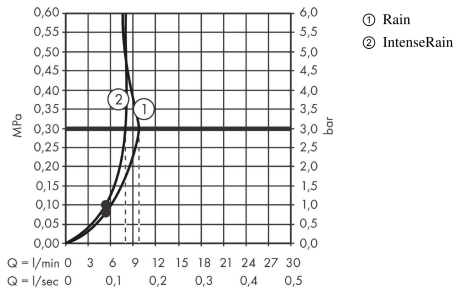

Vernis Blend

Shower set 100 Vario EcoSmart with shower bar Crometta 65 cm

Finish: **Chrome** Article Number: **26279000**

Description

product features

- consists of: hand shower, shower bar, shower hose, slider
- shower head size: 100 mm
- spray type: Rain, IntenseRain
- spray type adjustment by turning spray disc
- maximum flow rate at 3 bar: 9,7 l/min
- minimum flow pressure: 1 bar
- operating pressure: min. 1 bar/max. 6 bar
- wall mounting: screw fastening
- wall supports made of plastic
- profile pipe: round
- pipe length: 669 mm
- shower bar diameter: 22 mm
- drilling distance 625 mm
- shower hose with conical nut on both ends

Technology

Product image

Scale drawing

Vernis Blend

Shower set 100 Vario EcoSmart with shower bar Crometta 65 cm

Finish: **Chrome** Article Number: **26279000**

Flowchart

The consumption was measured in combination with the appropriate fittings (thermostat/mixer/in-wall valve) to reflect actual application in practice.