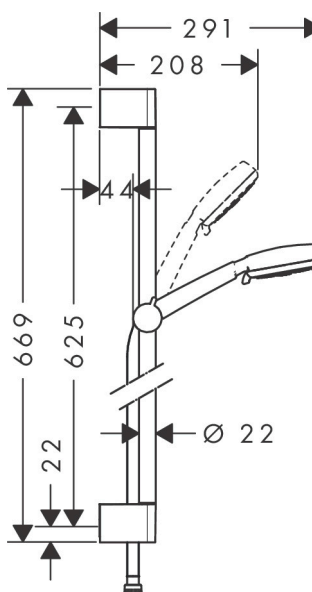

Brand	hansgrohe
Art. Name	MyClub Shower set Vario EcoSmart 9 l/min with shower bar 65 cm
Art. Nr.	26757400
Surface	White/Chrome
Pos.	1

Product picture

Features

- consists of: hand shower, shower bar, shower hose, slider
- spray type: Rain, normal spray, Massage spray, Shampoo spray
- spray type adjustment by turning spray disc
- without pivot joints
- 90° position adjustable hand shower holder, pivots left and right, up and down
- maximum flow rate at 3 bar: 9 l/min
- wall supports of plastic

Drawing

Technology

Flow chart

Q = l/min 0 3 6 9 12 15 18 21 24 27 30
 Q = l/sec 0 0,1 0,2 0,3 0,4 0,5

1 MassageShampooNormalRain