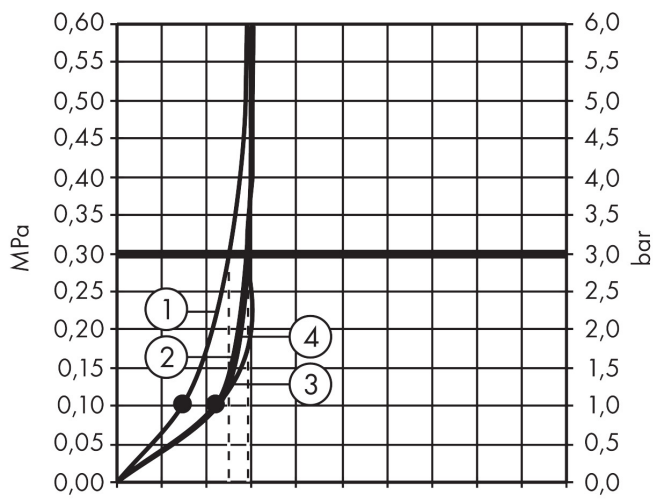

Brand	hansgrohe
Art. Name	MyClub Shower set Vario EcoSmart 9 l/min with shower bar 65 cm
Art. Nr.	26757400
Surface	White/Chrome
Pos.	1

Product picture

Features

- consists of: hand shower, shower bar, shower hose, slider
- spray type: Rain, normal spray, Massage spray, Shampoo spray
- spray type adjustment by turning spray disc
- without pivot joints
- 90° position adjustable hand shower holder, pivots left and right, up and down
- maximum flow rate at 3 bar: 9 l/min
- wall supports of plastic

Drawing

Technology

Flow chart

Q = l/min 0 3 6 9 12 15 18 21 24 27 30
 Q = l/sec 0 0,1 0,2 0,3 0,4 0,5

1 MassageShampooNormalRain