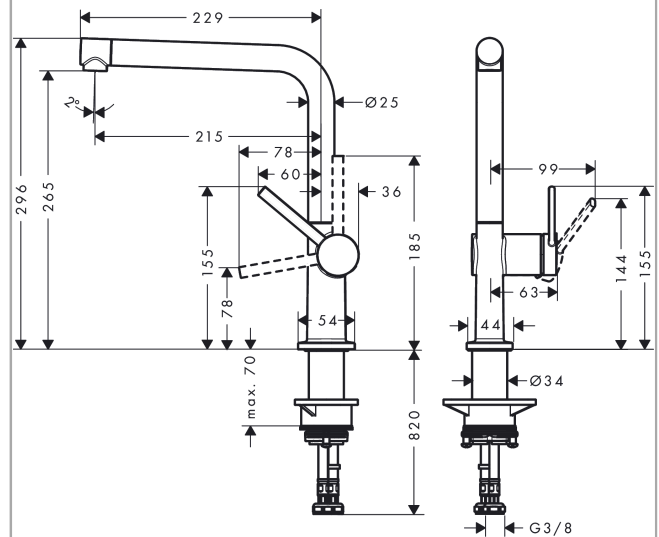

##### product features

- ComfortZone 270
- I-spout
- swivel range adjustable in 4 steps 60°, 110°, 150° or 360°
- laminar spray
- connection dimension: DN15
- maximum flow rate at 3 bar: 8,4 l/min
- ceramic cartridge
- connection type: G 3/8 connections
- temperature limitation adjustable
- suitable for continuous flow water heaters
- tap hole with Ø 35 mm required

#### Scale drawing

#### Flowchart

Talis M54

Single lever kitchen mixer 270, 1jet

Surfaces: **Chrome** Article Number: **72840000**

Exploded Drawing

Year of production: >12/19

**Talis M54**

**Single lever kitchen mixer 270, 1jet**

Surfaces: **Chrome** Article Number: **72840000**

**Spare part list**

Year of production: >12/19

Pos.	Description	Article Number	Price	PU
1	spout cpl.	93758000	-	1
2	screw	97662000	-	1
3	spray former	93748000	-	1
4	service tool	93750000	-	1
5	O-Ring 14x2,5	98189000	-	1
6	axialring	97558000	-	1
7	handle	93736000	-	1
8	hollow set screw M5x5	98446000	-	1
9	screw cover	93735610	-	1
10	flange	93737000	-	1
11	nut	93738000	-	1
12	cartridge, assy	93760000	-	1
13	O-ring 36x3	98052000	-	1
14	support	97523000	-	1
15	fixing set (Ø 34)	95049000	-	1
16	lever collar	97548000	-	1
17	connection hose 900 mm M8x0,75 G3/8	93746000	-	1
18	O-ring 6,6x1,6	93019000	-	1