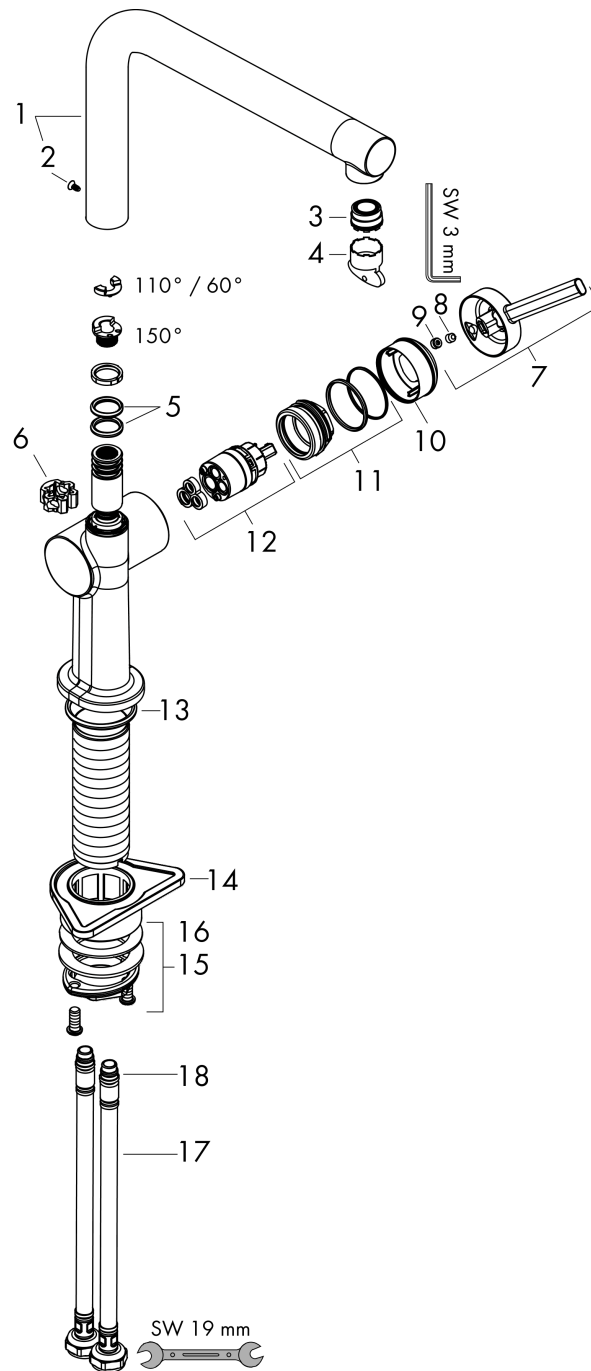

##### product features

- ComfortZone 270
- I-spout
- swivel range adjustable in 4 steps 60°, 110°, 150° or 360°
- laminar spray
- connection dimension: DN15
- maximum flow rate at 3 bar: 8,4 l/min
- ceramic cartridge
- connection type: G 3/8 connections
- temperature limitation adjustable
- suitable for continuous flow water heaters
- tap hole with Ø 35 mm required

#### Scale drawing

#### Flowchart

Talis M54

Single lever kitchen mixer 270, 1jet

Surfaces: **Chrome** Article Number: **72840000**

Exploded Drawing

Year of production: >12/19

**Talis M54**

**Single lever kitchen mixer 270, 1jet**

Surfaces: **Chrome** Article Number: **72840000**

**Spare part list**

Year of production: >12/19

Pos.	Description	Article Number	Price	PU
1	spout cpl.	93758000	-	1
2	screw	97662000	-	1
3	spray former	93748000	-	1
4	service tool	93750000	-	1
5	O-Ring 14x2,5	98189000	-	1
6	axialring	97558000	-	1
7	handle	93736000	-	1
8	hollow set screw M5x5	98446000	-	1
9	screw cover	93735610	-	1
10	flange	93737000	-	1
11	nut	93738000	-	1
12	cartridge, assy	93760000	-	1
13	O-ring 36x3	98052000	-	1
14	support	97523000	-	1
15	fixing set (Ø 34)	95049000	-	1
16	lever collar	97548000	-	1
17	connection hose 900 mm M8x0,75 G3/8	93746000	-	1
18	O-ring 6,6x1,6	93019000	-	1