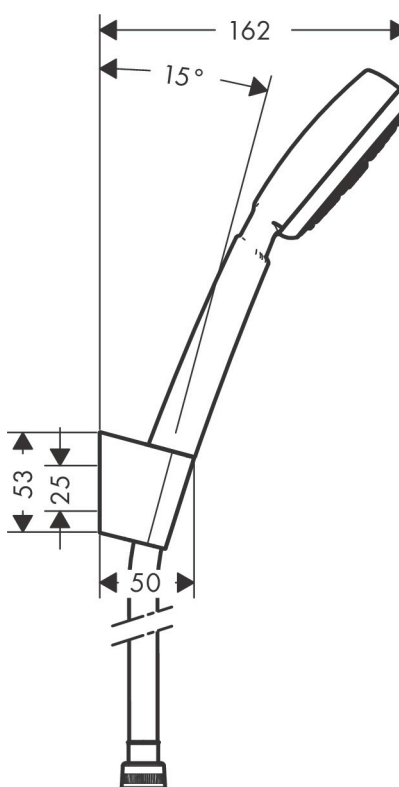

Brand	hansgrohe
Art. Name	<b>MyClub</b> Shower holder set 1jet with shower hose 125 cm
Art. Nr.	26762400
Surface	White/Chrome
Pos.	1

## Drawing

## Features

- consists of: hand shower, shower holder, shower hose
- shower head size: 100 mm
- spray type: Rain
- maximum flow rate at 3 bar: 16 l/min
- without pivot joints
- with non-return valve
- wall supports of plastic

## Flow chart

**Spare parts list**

<b>Pos.</b>	<b>Description</b>	<b>Articlenumber</b>
1	handshower	26825400
2	shower holder	28331000
3	shower hose Metaflex'C 1,50 m	28263000