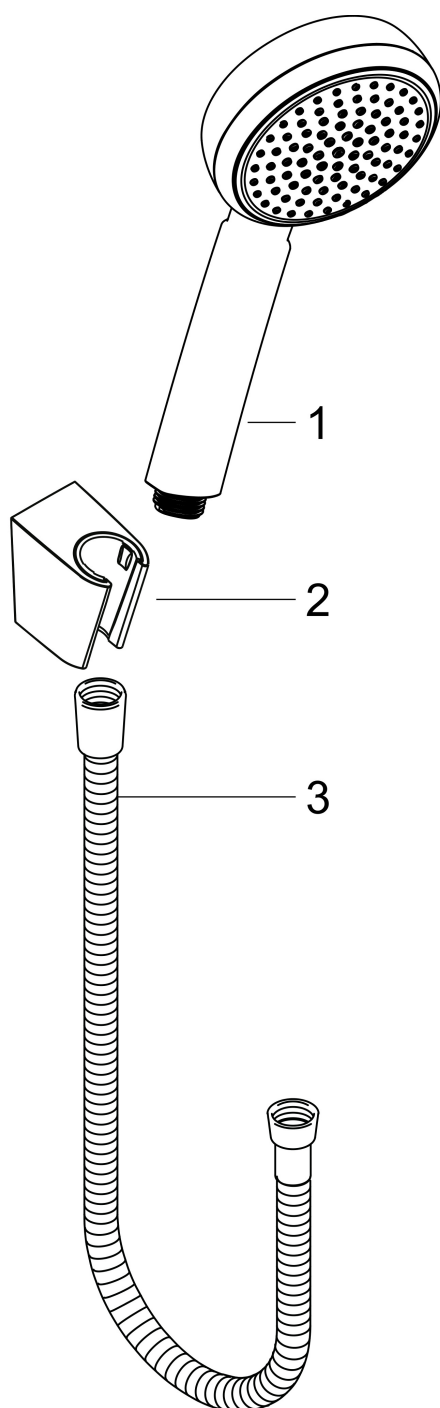

Brand	hansgrohe
Art. Name	<b>MyClub</b> Shower holder set 1jet with shower hose 125 cm
Art. Nr.	26762400
Surface	White/Chrome
Pos.	1

## Drawing

## Features

- consists of: hand shower, shower holder, shower hose
- shower head size: 100 mm
- spray type: Rain
- maximum flow rate at 3 bar: 16 l/min
- without pivot joints
- with non-return valve
- wall supports of plastic

## Flow chart

**Spare parts list**

<b>Pos.</b>	<b>Description</b>	<b>Articlenumber</b>
1	handshower	26825400
2	shower holder	28331000
3	shower hose Metaflex'C 1,50 m	28263000